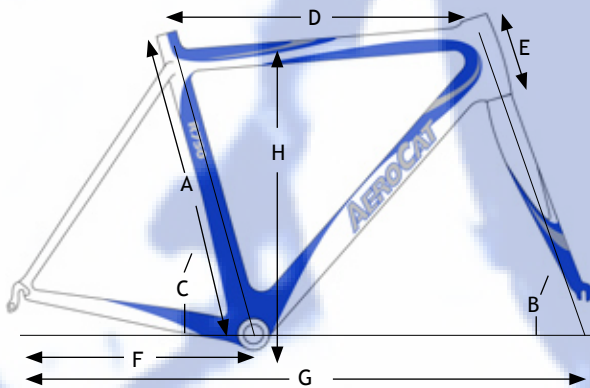

AEROCAT™

HIGH PERFORMANCE BICYCLES

R750

ULTRA-LIGHT ROAD BICYCLE

cm	A	B	C	D	E	F	G	H
Frame Size	Seat Tube Height	Head Angle	Seat Tube Angle	Eff. Top Tube	Head Tube	Chain Stay	Wheel Base	Stand Over
50	50.0	72.0	75.0	51.5	12.0	40.6	96.7	72.1
52	52.0	72.0	74.5	52.7	13.0	40.6	97.4	73.9
54	54.0	72.5	74.0	54.0	14.5	40.6	97.8	75.7
56	56.0	72.5	73.5	55.8	15.5	40.6	99.1	77.6
58	58.0	73.0	73.5	56.0	17.0	40.6	99.7	79.5
60	60.0	73.0	73.0	57.9	19.0	40.6	100.2	81.4

Frame	Carbon 1K	Monocoque	Aprox. Wt. 950g
Fork	Carbon 1K	Carbon Steer	Aprox. Wt. 320g

Cockpit	Standard
Stem	Ritchey WCS
Headset	Cane Creek IS8
Handlebar	Ritchey WCS
Seat Post	Ritchey WCS Carbon
Saddle	SSM Aspide

Approximate Bike Weight = 14.5 lbs (Red)