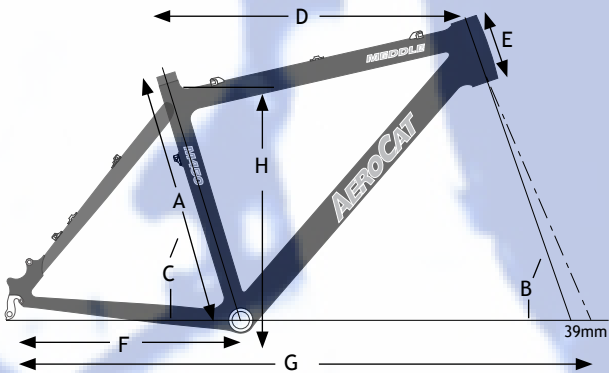

AEROCAT™

HIGH PERFORMANCE BICYCLES

M450

HARD TAIL MOUNTAIN BIKE

cm inch	A	B	C	D	E	F	G	H
Frame Size	Seat Tube Height	Head Angle	Seat Tube Angle	Eff. Top Tube	Head Tube	Chain Stay	Wheel Base	Stand Over
15	38.1 15.0	71.0	73.5	56.5 22.2	11.0 4.3	42.5 16.7	104.3 41.1	62.3 24.5
17	43.2 17.0	71.0	73.3	58.4 23.0	11.0 4.3	42.5 16.7	105.5 41.5	67.2 26.5
19	48.3 19.0	71.0	73.0	59.3 23.3	12.5 4.9	42.5 16.7	106.7 42.0	73.1 28.8
21	53.3 21.0	71.0	73.0	60.5 23.8	14.0 5.5	42.5 16.7	107.9 42.5	77.6 30.6

Frame	Carbon 12K	Monocoque	Aprox. Wt. 1450g
Fork	RockShox SID Race		

Cockpit	Standard	
Stem	Ritchey Pro	
Headset	FSA Orbit ZS Internal 1-1/8"	
Handlebar	Ritchey Pro	
Seat Post	Ritchey Pro Carbon 31.6	
Saddle	SSM Hybrid	

Groupsets	Standard	Custom
Shimano	XT	XTR
SRAM	X9	X0
Wheelset	Shimano WH-M775	Custom - Mavic

Approximate Bike Weight = 22 lbs