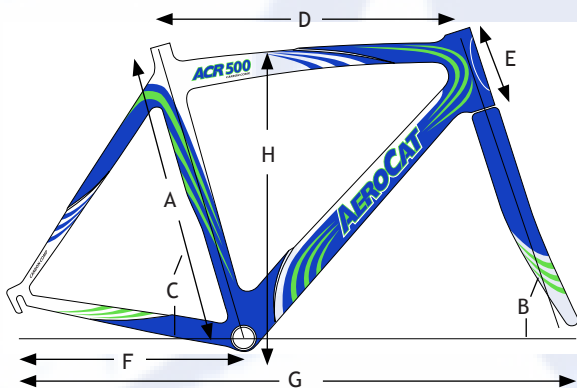

AEROCAT™

HIGH PERFORMANCE BICYCLES

ACR500

PERFORMANCE ROAD BICYCLE

cm	A	B	C	D	E	F	G	H
Frame Size	Seat Tube Height	Head Angle	Seat Tube Angle	Eff. Top Tube	Head Tube	Chain Stay	Wheel Base	Stand Over
50	50.0	72.0	75.0	51.5	12.0	40.6	96.5	72.1
52	52.0	72.0	74.5	52.5	13.0	40.6	97.1	73.9
54	54.0	72.0	74.0	53.5	14.5	40.6	97.8	75.7
56	56.0	72.5	73.5	55.0	15.5	40.6	98.3	77.6
58	58.0	73.0	73.5	56.0	17.0	40.6	98.9	79.5
60	60.0	73.0	73.0	57.0	19.0	40.6	99.6	81.4

Frame	Carbon 3K	Monocoque	Aprox. Wt. 1250g
Fork	Carbon 3K	Carbon Steer	Aprox. Wt. 415g

Cockpit	Standard
Stem	Ritchey Pro
Headset	Cane Creek IS-3
Handlebar	Ritchey Pro
Seat Post	Ritchey Pro Carbon
Saddle	Velo Pronto

Groupsets	Standard	Custom
Shimano	Ultegra SL	Dura Ace
SRAM	Rival	Force
Campagnolo		Chorus, Record

Wheelset	Reynolds Solitude	Custom - Mavic, Zipp
----------	-------------------	----------------------

Approximate Bike Weight = 16.3 lbs (Rival)